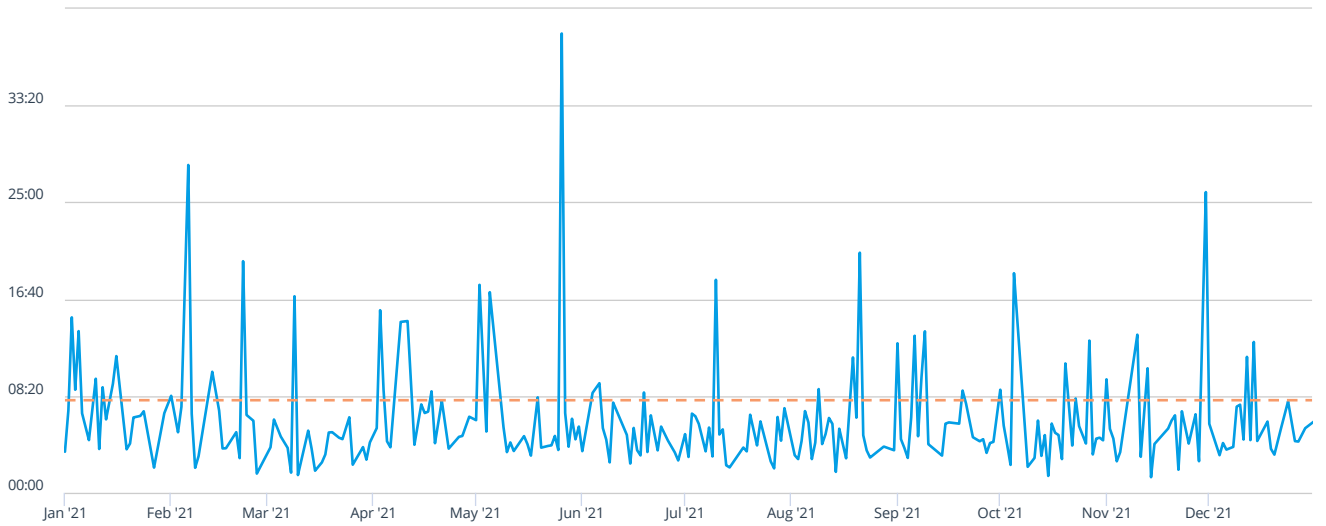

Previous Year ▾ Jan 1, 2021 - Dec 31, 2021 ▾

**06:06**

MM:SS  
Average Response Time

**81%**

OF RESPONSES  
Response Time < 08:00

**365**

DAYS  
In Selected Time Slice

**424**

UNIT RESPONSES  
In Selected Time Slice

Counts % Rows % Columns % All

	Jan '21	Feb '21	Mar '21	Apr '21	May '21	Jun '21	Jul '21	Aug '21	Sep '21	Oct '21	Nov '21	Dec '21	Jan '22	Total
00:00 - 04:59	8	11	22	10	19	23	27	25	16	26	18	21		226
05:00 - 07:59	9	10	8	7	16	8	16	7	11	14	6	7		119
08:00 - 08:59		1	1	4	1	3	1	3	2	2	1			19
09:00 - 09:59	6			1		2	1	1			3			14
10:00 - 11:59	1	2		1	1	1	2			2	1	2		13
12:00 - 14:59	2	1		3					1	1		1		9
15:00 - 16:59	1	1	1	2					1					6
17:00 - 17:59					2									2
18:00 - 19:59		1				1	1			2				5
20:00 - 29:59		1		2				2	2		2	1		10
30:00 - 59:59					1									1
Total	27	28	32	30	40	37	48	39	33	47	31	32		424
Exceptions														2