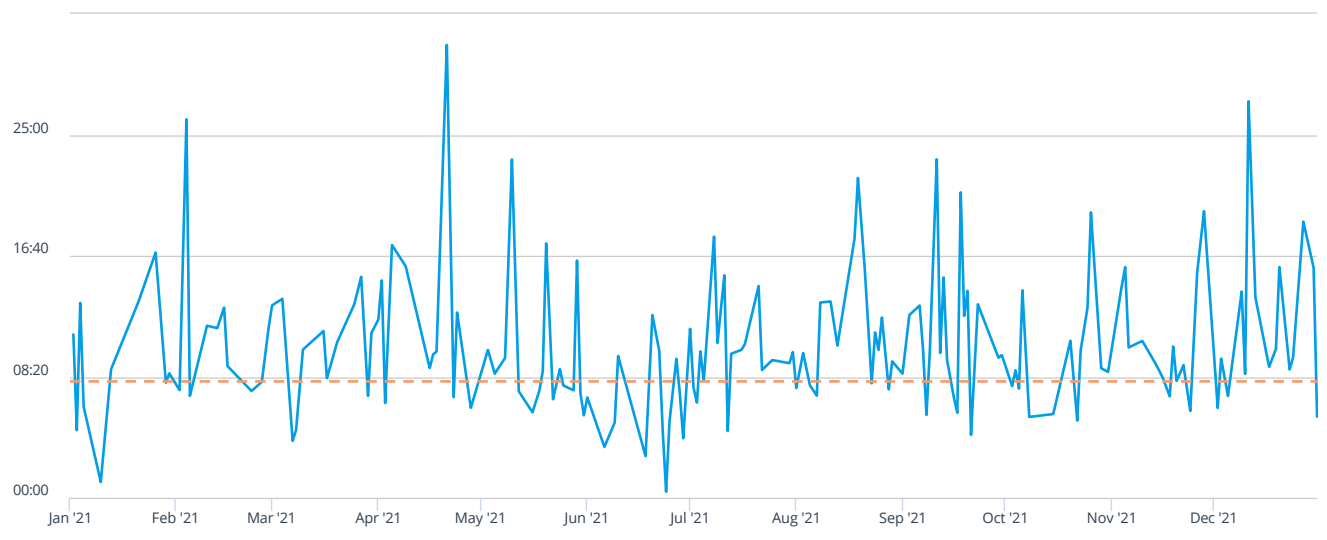

Previous Year ▾ Jan 1, 2021 - Dec 31, 2021 ▾

10:22
MM:SS
Average Response Time

35%
OF RESPONSES
Response Time < 08:00

365
DAYS
In Selected Time Slice

234
UNIT RESPONSES
In Selected Time Slice

Counts % Rows % Columns % All

	Jan '21	Feb '21	Mar '21	Apr '21	May '21	Jun '21	Jul '21	Aug '21	Sep '21	Oct '21	Nov '21	Dec '21	Jan '22	Total
00:00 - 04:59	2		2	2	3	8	2		2	1	1			23
05:00 - 07:59	3	4	1	5	9	5	3	6	10	5	4	4		59
08:00 - 08:59	2		2		3	1	3	2	3	3		2		21
09:00 - 09:59		2		3	2	2	2	2	5		3	4		25
10:00 - 11:59	3	3	4	5	3		7	3	2	5	4	1		40
12:00 - 14:59	2	1	3	6	1	3	2	3	5	2	1	2		31
15:00 - 16:59			1		1		1	2	5		2	1		13
17:00 - 17:59				1	1		1	1				1		5
18:00 - 19:59									2	1	1	1		5
20:00 - 29:59	1	1		2	1			1	2	1		2		11
30:00 - 59:59				1										1
Total	13	11	13	25	24	19	21	20	36	18	16	18		234
Exceptions														11