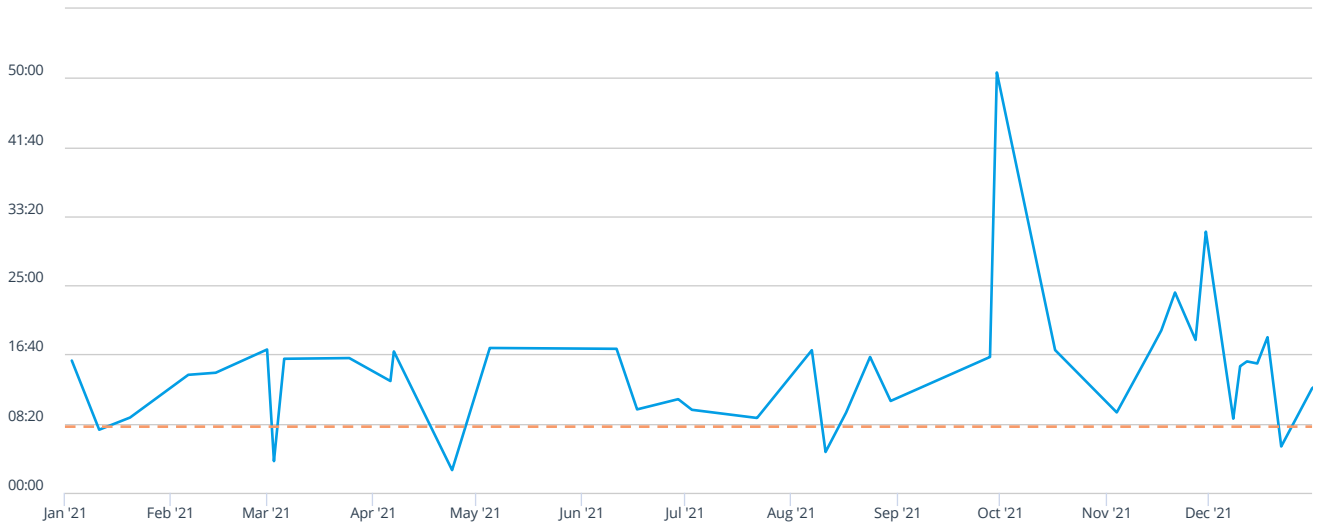

Previous Year ▾ Jan 1, 2021 - Dec 31, 2021 ▾

14:52

MM:SS
Average Response Time

13%

OF RESPONSES
Response Time < 08:00

365

DAYS
In Selected Time Slice

39

UNIT RESPONSES
In Selected Time Slice

Counts % Rows % Columns % All

	Jan '21	Feb '21	Mar '21	Apr '21	May '21	Jun '21	Jul '21	Aug '21	Sep '21	Oct '21	Nov '21	Dec '21	Jan '22	Total
00:00 - 04:59			1	1				1						3
05:00 - 07:59	1											1		2
08:00 - 08:59												1		1
09:00 - 09:59	1						1	1			1			4
10:00 - 11:59						2	1	1						4
12:00 - 14:59		2		1								1		4
15:00 - 16:59	1		2					1	1			3		8
17:00 - 17:59			1	1	1	1		1		1	1			7
18:00 - 19:59											2	1		3
20:00 - 29:59											1			1
30:00 - 59:59									1		1			2
Total	3	2	4	3	1	3	2	5	2	1	6	7		39
Exceptions														2