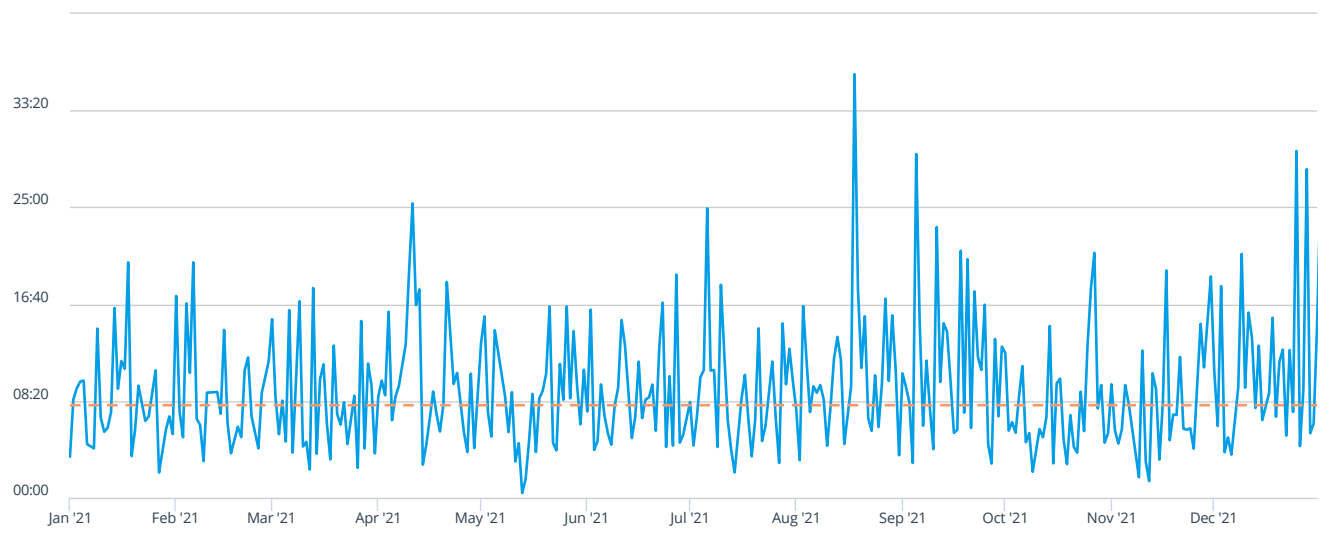

Previous Year ▾ Jan 1, 2021 - Dec 31, 2021 ▾

09:30

MM:SS
Average Response Time

57%

OF RESPONSES
Response Time < 08:00

365

DAYS
In Selected Time Slice

1,076

UNIT RESPONSES
In Selected Time Slice

Counts % Rows % Columns % All

	Jan '21	Feb '21	Mar '21	Apr '21	May '21	Jun '21	Jul '21	Aug '21	Sep '21	Oct '21	Nov '21	Dec '21	Jan '22	Total
00:00 - 04:59	23	20	34	30	37	52	40	36	31	37	29	31		400
05:00 - 07:59	17	16	13	18	30	17	23	14	21	23	11	14		217
08:00 - 08:59	3	1	3	4	5	4	4	5	5	5	1	4		44
09:00 - 09:59	8	2	2	5	4	5	4	4	6		8	4		52
10:00 - 11:59	5	6	5	7	7	7	12	5	2	7	7	3		73
12:00 - 14:59	5	5	5	10	2	6	7	11	7	7	1	5		71
15:00 - 16:59	3	1	7	4	3	5	7	6	9	1	3	5		54
17:00 - 17:59	1	1	1	2	6	2	2	3	2	1	2	2		25
18:00 - 19:59	1	3	2	1	1	1	2	3	4	4	3	4		29
20:00 - 29:59	3	6	2	7	6	9	6	12	11	5	5	9		81
30:00 - 59:59		1	2	7	3	3	1	3	5	2	1	2		30
Total	69	62	76	95	104	111	108	102	103	92	71	83		1,076
Exceptions														33